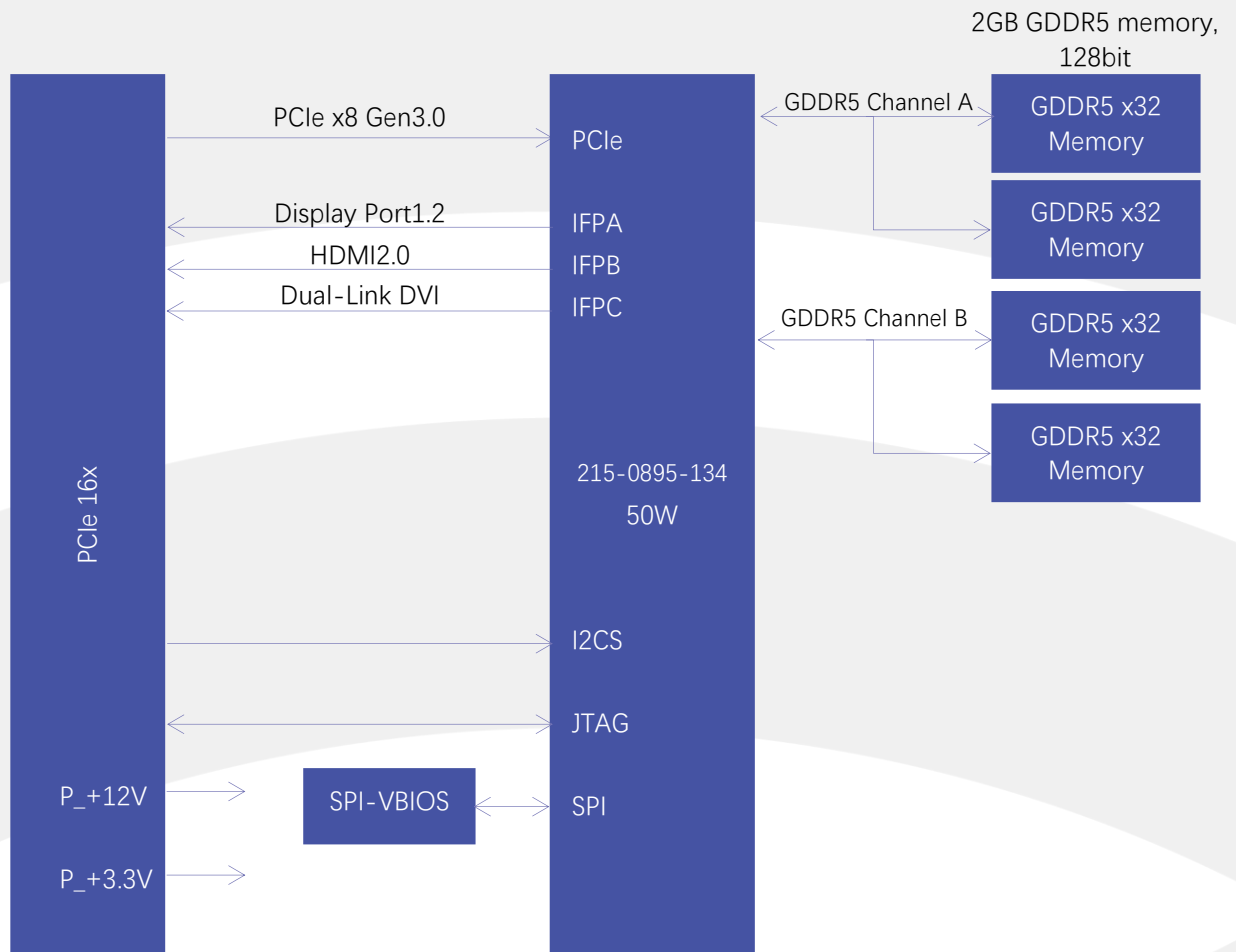

目录

1.Specification.....	5
2.Block Diagram.....	6
3.Eyefinity.....	6
4.Performance.....	7
5.Driver.....	7
6.Photo.....	8

1.Specification

Model	RX550 2GD5 PHD
Graphics Processing Unit	AMD Radeon RX550
Shader Processing Units	512SP
Memory Size	2GB 128bit GDDR5
Graphics Clock	1183MHz
Memory Clock	1750MHz (7.0 Gbps)
Memory Bandwidth	112.0GB/s
Single Precision FLOPS(AIDA64)	1208GFLOPS
Double Precision FLOPS(AIDA64)	75.52GFLOPS
Interface	PCI-Express 3.0 16x (By 8x)
Board Dimensions	ITX/2 Slot (148*111*42mm)
Display Features	Display Port1.4+HDMI2.0+Dual-Link DVI-D
Max Single Resolution	DP:7680*4320@60Hz HDMI:4096*2160@60Hz DVI:2560*1600@60Hz
Board Power	50W
External Power	N/A
Operation System	Windows 7/10 64bit、 Windows 11、 Linux 64bit
Operating Temperature	0~45°C
Storage Temperature	-20~75°C
Operating Humidity	0~95% (non-condensing)
Storage Humidity	10~90%
OpenGL / OpenCL	4.6 / 1.2
DirectX	12
Video Playback	H.265, VC1, MPEG2 1080P

2. Block Diagram

3. Eyefinity

Eyefinity (Landscape)	Eyefinity (Portrait)
2x1(3840x1080@60Hz)	2x1(2160x1920@60Hz)
1x2(1920x2160@60Hz)	1x2(1080x3840@60Hz)
3x1(5760x1080@60Hz)	3x1(3240x1920@60Hz)
1x3(1920x3240@60Hz)	1x3(1080x5760@60Hz)