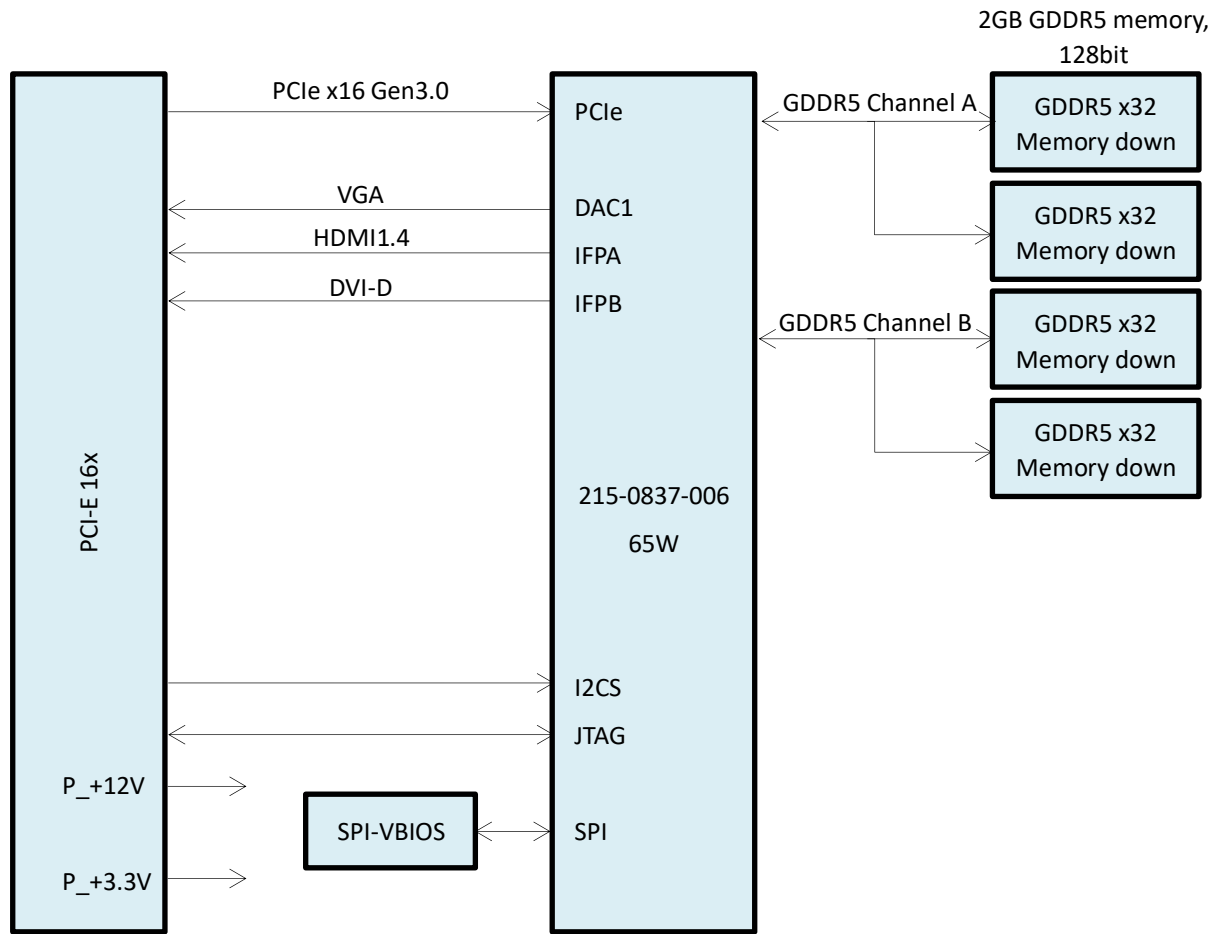

# AMD PCI-E 16x Series

AMD Radeon R7 250 2G GDDR5 VGA+HDMI+DVI ATX PCI-E 16X

## Specification:

Model	R7 250 2GD5 VHD
Graphics Processing Unit	AMD Radeon R7 250
Shader Processing Units	384SP
Memory Size	2G 128bit GDDR5
Graphics Clock	450MHz
Memory Clock	1150MHz (4.6Gbps)
Memory Bandwidth	73.6GB/s
Single Precision FLOPS	344.2GFLOPS
Double Precision FLOPS	21.55GFLOPS
Interface	PCI-Express 3.0 16x
Board Dimensions	ATX/2 Slot (167*111*39mm)
Display Features	VGA+HDMI1.4+DVI-D
Single Resolution	VGA:2048*1536@60Hz HDMI:2560*1600@60Hz DVI:1920*1080@60Hz
Board Power	65W
Operation System	Windows XP/Vista/7/8/8.1/10 32/64bit
Operating Temperature	0~45°C
Storage Temperature	-20~75°C
Operating Humidity	0~95% (non-condensing)

### Block Diagram:

### Eyefinity:

Eyefinity (Landscape)	Eyefinity (Portrait)
2x1(3840x1080@60Hz)	2x1(2160x1920@60Hz)
1x2(1920x2160@60Hz)	1x2(1080x3840@60Hz)