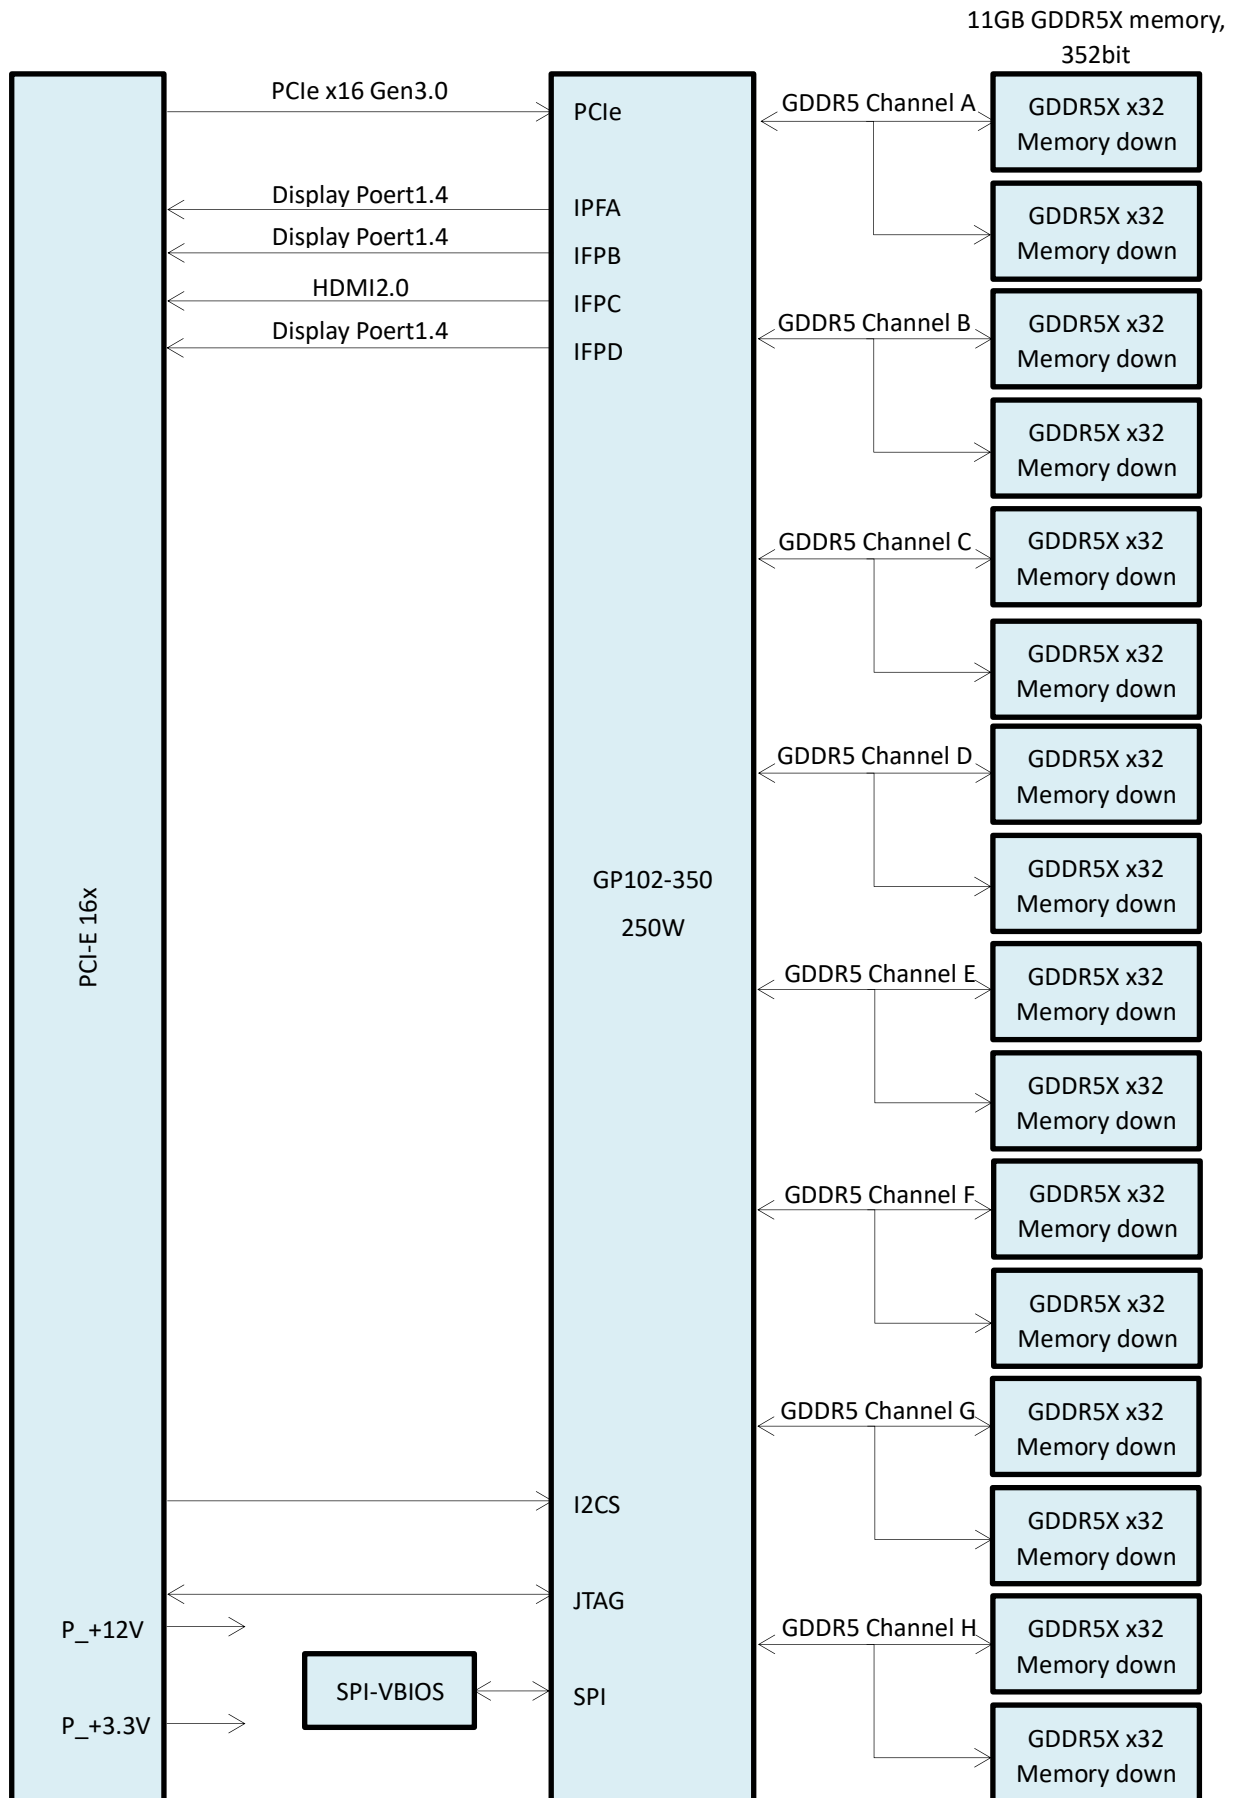

PCI-E 16x Series

NVIDIA GeForce GTX1080Ti 11G GDDR5X 3DP+HDMI ATX PCI-E 16X

Specification:

Model	GTX1080Ti 11GD5X 3PH
Graphics Processing Unit	NVIDIA GeForce GTX1080Ti
NVIDIA CUDA Core	3584SP
Memory Size	11G 352bit GDDR5X
Graphics Clock	1481MHz (Boost 1582MHz)
Memory Clock	1376MHz
Memory Bandwidth	484.4GB/s
Single Precision FLOPS	12655GFLOPS
Double Precision FLOPS	413.7GFLOPS
Interface	PCI-Express 3.0 16x
Board Dimensions	ATX/2 Slot (268*111*40mm)
Display Features	3xDisplay Port1.4a+HDMI2.0
Single Resolution	Display Port:7680*4320@60Hz HDMI:3840*2160@60Hz
Board Power	250W
Operation System	Windows 7/8/8.1/10 64bit 、 Windows 11 、 Linux 64bit
Operating Temperature	0~45°C
Storage Temperature	-20~75°C
Operating Humidity	0~95% (non-condensing)
Storage Humidity	10~90%

Block Diagram:

Surround:

Surround (Landscape)	Surround (Portrait)
2x1(3840x1080@60Hz)	2x1(2160x1920@60Hz)
1x2(1920x2160@60Hz)	1x2(1080x3840@60Hz)
3x1(5760x1080@60Hz)	3x1(3240x1920@60Hz)
1x3(1920x3240@60Hz)	1x3(1080x5760@60Hz)
4x1(7680x1080@60Hz)	4x1(1080x7680@60Hz)
1x4(7680x1080@60Hz)	1x4(1080x7680@60Hz)
2x2(3840x2160@60Hz)	2x2(2160x3840@60Hz)