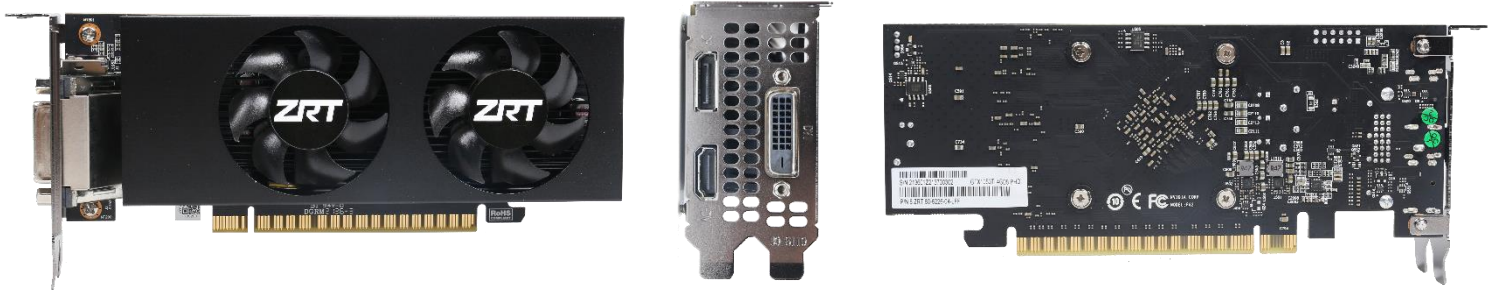

NVIDIA SFF Series

NVIDIA GeForce GTX1050Ti 4G GDDR5 DP+HDMI+DVI SFF PCI-E 16X

Specification:

Model	GTX1050Ti 4GD5 PHD SFF
Graphics Processing Unit	NVIDIA GeForce GTX1050Ti
NVIDIA CUDA Core	768SP
Memory Size	4G 128bit GDDR5
Graphics Clock	1354MHz (Boost 1468MHz)
Memory Clock	1752MHz (7.0 Gbps)
Memory Bandwidth	112.1GB/s
Interface	PCI-Express 3.0 16x
Board Dimensions	SFF/2 Slot (167*69*33mm)
Display Features	Display Port1.4+HDMI2.0+DVI-D
Single Resolution	DP:7680*4320@60Hz HDMI:4096*2160@60Hz DVI:1920*1080@60Hz
Board Power	75W
Operation System	Windows 7/8/8.1/10 32/64bit 、 Windows 11 、 Linux 32/64bit
Operating Temperature	0~45°C
Storage Temperature	-20~75°C
Operating Humidity	0~95%(non-condensing)
Storage Humidity	10~90%

Block Diagram:

Surround:

Surround (Landscape)	Surround (Portrait)
2x1(3840x1080@60Hz)	2x1(2160x1920@60Hz)
1x2(1920x2160@60Hz)	1x2(1080x3840@60Hz)
3x1(5760x1080@60Hz)	3x1(3240x1920@60Hz)
1x3(1920x3240@60Hz)	1x3(1080x5760@60Hz)