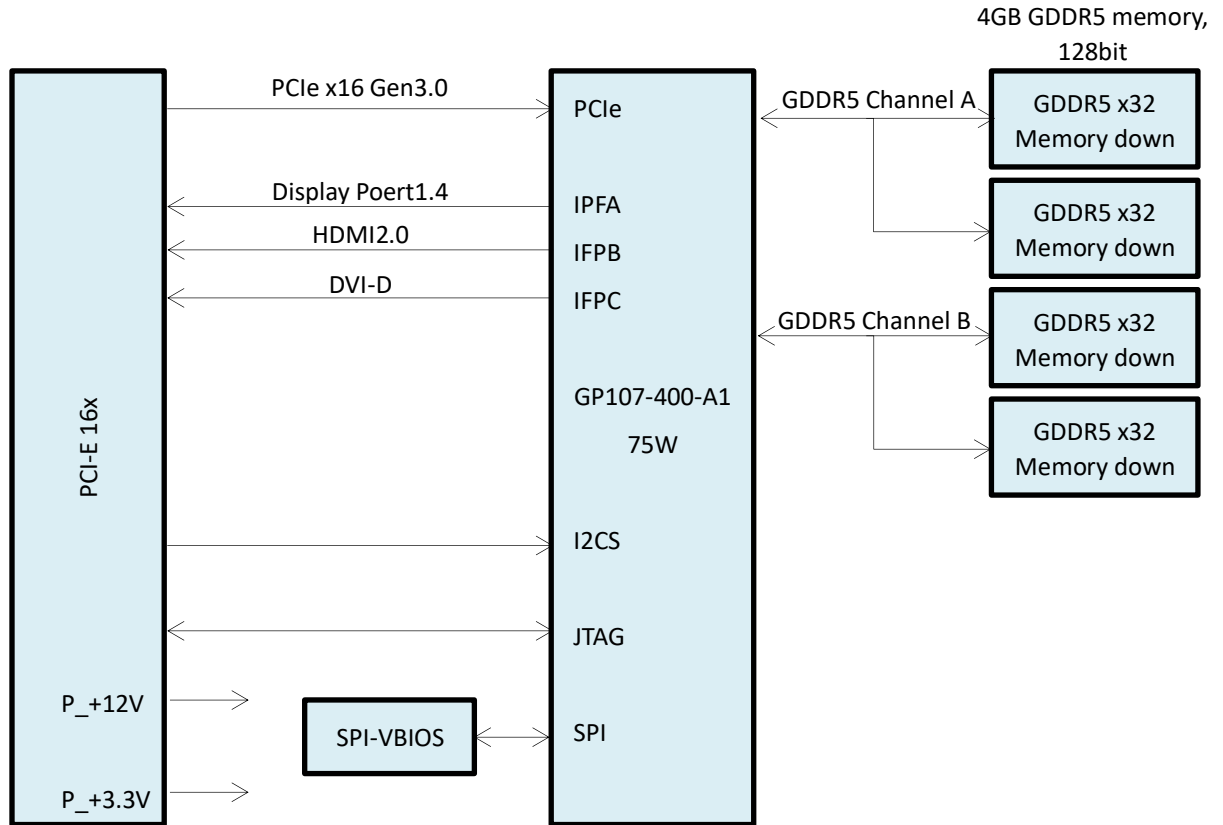

NVIDIA SFF Series

NVIDIA GeForce GTX1050Ti 4G GDDR5 DP+HDMI+DVI SFF PCI-E 16X

Specification:

Model	GTX1050Ti 4GD5 PHD SFF
Graphics Processing Unit	NVIDIA GeForce GTX1050Ti
NVIDIA CUDA Core	768SP
Memory Size	4G 128bit GDDR5
Graphics Clock	1354MHz (Boost 1468MHz)
Memory Clock	1752MHz (7.0 Gbps)
Memory Bandwidth	112.1GB/s
Interface	PCI-Express 3.0 16x
Board Dimensions	SFF/2 Slot (167*69*33mm)
Display Features	Display Port1.4+HDMI2.0+DVI-D
Single Resolution	DP:7680*4320@60Hz HDMI:4096*2160@60Hz DVI:1920*1080@60Hz
Board Power	75W
Operation System	Windows 7/8/8.1/10 32/64bit 、 Windows 11 、 Linux 32/64bit
Operating Temperature	0~45°C
Storage Temperature	-20~75°C
Operating Humidity	0~95%(non-condensing)
Storage Humidity	10~90%

Block Diagram:

Surround:

Surround (Landscape)	Surround (Portrait)
2x1(3840x1080@60Hz)	2x1(2160x1920@60Hz)
1x2(1920x2160@60Hz)	1x2(1080x3840@60Hz)
3x1(5760x1080@60Hz)	3x1(3240x1920@60Hz)
1x3(1920x3240@60Hz)	1x3(1080x5760@60Hz)